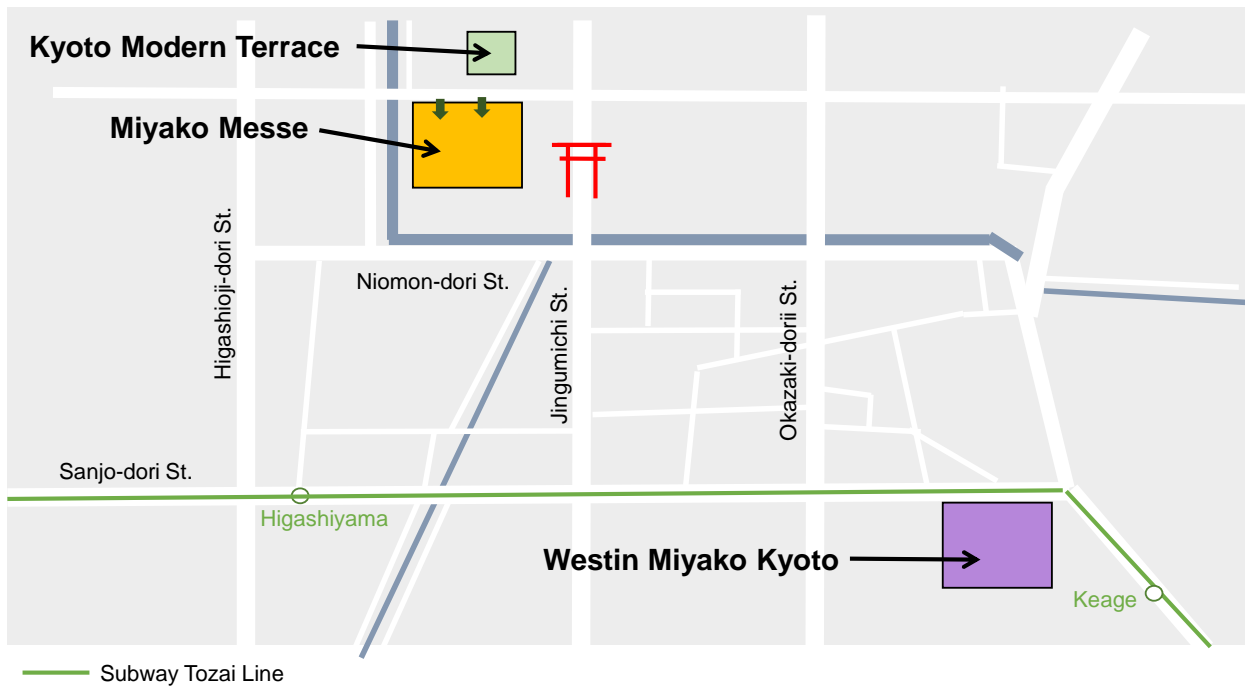

Conference Banquet Map

Dinner room "MIZUHO" at The Westin Miyako Kyoto

1 Kachoucho Awataguchi Higashiyama-Ku, Kyoto-City, Kyoto
605-1002 JAPAN